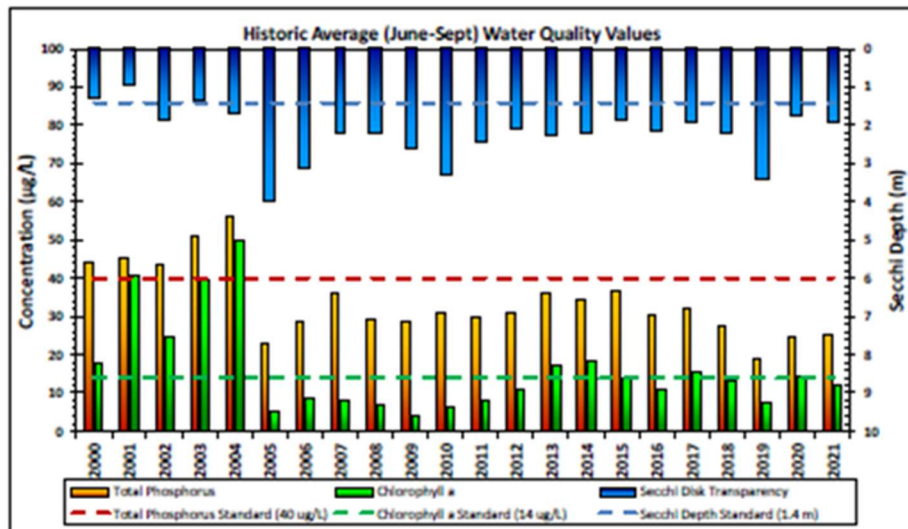

Weaver Lake Watershed Map

Weaver Lake Bathymetry

Lake and Watershed Characteristics

DNR #	27011700
Watershed Area	187 Acres
Lake Area	150 Acres
Percent Littoral Area	47%
Average Depth	21.1 ft.
Maximum Depth	52 ft.
Watershed:Lake Ratio	1.3:1
Impairment	None
Classification	Deep Lake

Weaver Lake Water Quality Report Card				
Year	TP	Chl-a	Secchi	Avg Grade
1997	B	A	C	B
1998	C	B	C	C+
1999	C	C	C	C
2000	C	B	C	C+
2001	C	C	D	C-
2002	C	C	C	C
2003	C	C	C	C
2004	C	D	C	C-
2005	B	A	A	A-
2006	B	A	A	A-
2007	C	A	B	B
2008	B	A	B	B+
2009	B	A	B	B+
2010	B	A	A	A-
2011	B	A	B	B+
2012	B	B	C	B-
2013	C	B	B	B-
2014	C	B	B	B-
2015	C	B	C	C+
2016	B	B	C	B-
2017	C	B	C	C+
2018	B	B	B	B
2019	A	A	A	A
2020	B	B	C	B-
2021	B	B	C	B-
MPCA Standard	C	B	C	C+

Met Council Grading System for Lake
Water Quality