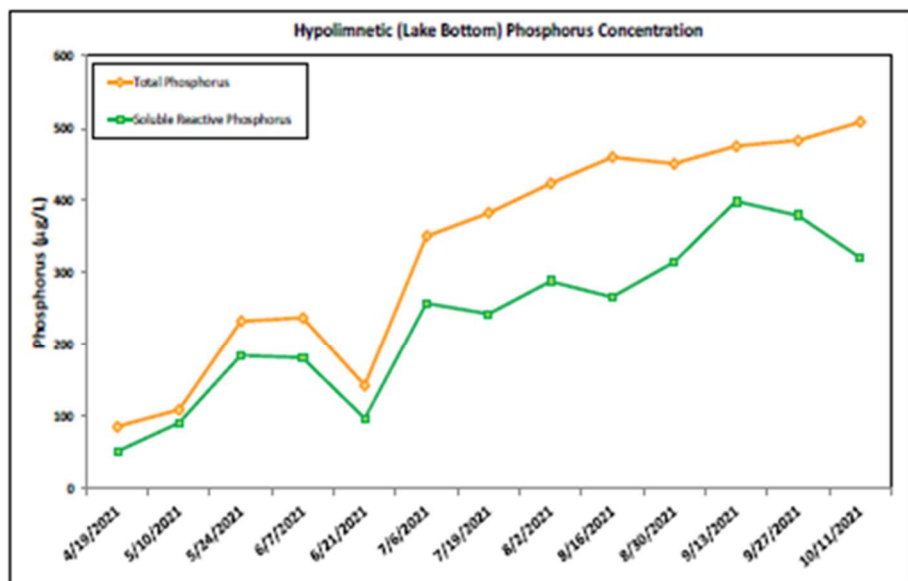

Weaver Lake Watershed Map

Weaver Lake Bathymetry

Lake and Watershed Characteristics

DNR #	27011700
Watershed Area	187 Acres
Lake Area	150 Acres
Percent Littoral Area	47%
Average Depth	21.1 ft.
Maximum Depth	52 ft.
Watershed:Lake Ratio	1.3:1
Impairment	None
Classification	Deep Lake

Weaver Lake Water Quality Report Card				
Year	TP	Chl-a	Secchi	Avg Grade
1997	B	A	C	B
1998	C	B	C	C+
1999	C	C	C	C
2000	C	B	C	C+
2001	C	C	D	C-
2002	C	C	C	C
2003	C	C	C	C
2004	C	D	C	C-
2005	B	A	A	A-
2006	B	A	A	A-
2007	C	A	B	B
2008	B	A	B	B+
2009	B	A	B	B+
2010	B	A	A	A-
2011	B	A	B	B+
2012	B	B	C	B-
2013	C	B	B	B-
2014	C	B	B	B-
2015	C	B	C	C+
2016	B	B	C	B-
2017	C	B	C	C+
2018	B	B	B	B
2019	A	A	A	A
2020	B	B	C	B-
2021	B	B	C	B-
MPCA Standard	C	B	C	C+

Met Council Grading System for Lake
Water Quality