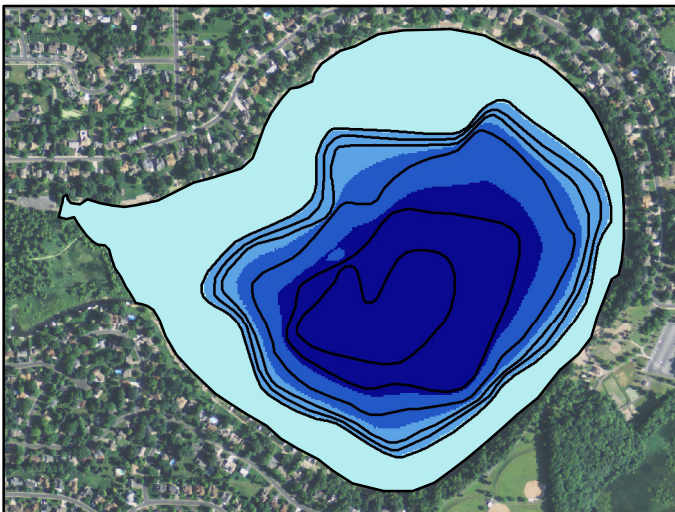

Weaver Lake Watershed Map

Weaver Lake Bathymetry

Lake and Watershed Characteristics

DNR #	27011700
Watershed Area	187 Acres
Lake Area	150 Acres
Percent Littoral Area	47%
Average Depth	21.1 ft.
Maximum Depth	52 ft.
Watershed:Lake Ratio	1.3:1
Impairment	None
Classification	Deep Lake