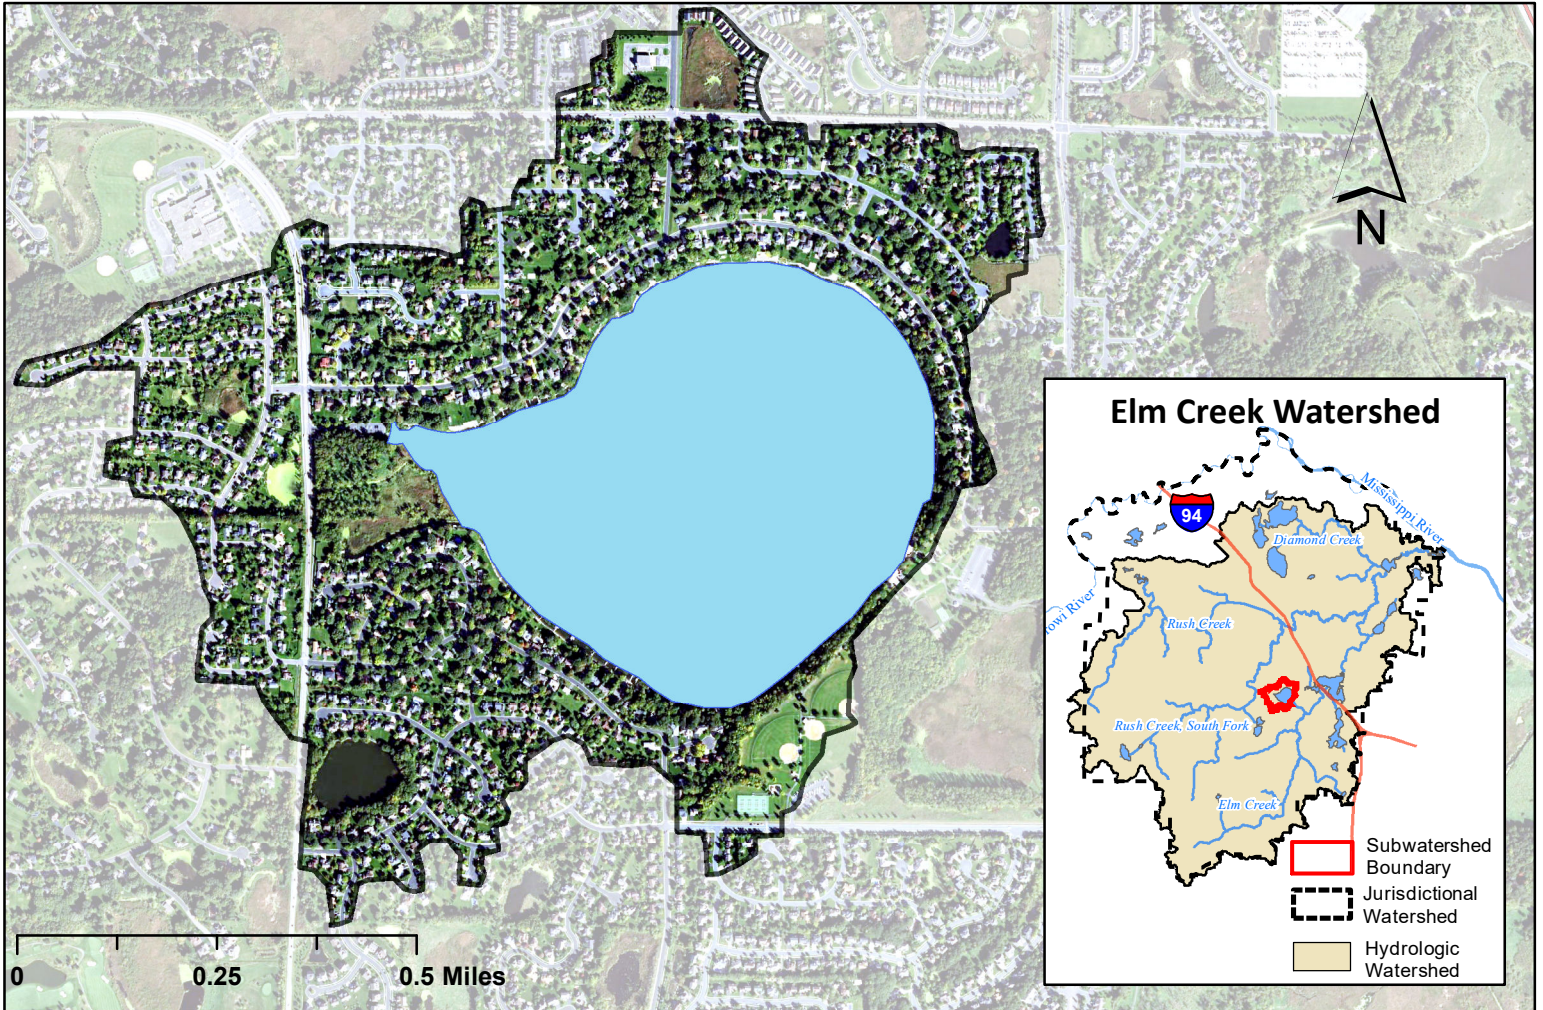

Weaver Lake Watershed Map

Weaver Lake Bathymetry

Lake and Watershed Characteristics

DNR #	27011700
Watershed Area	187 Acres
Lake Area	150 Acres
Percent Littoral Area	47%
Average Depth	21.1 ft.
Maximum Depth	52 ft.
Watershed:Lake Ratio	1.3:1
Impairment	None
Classification	Deep Lake