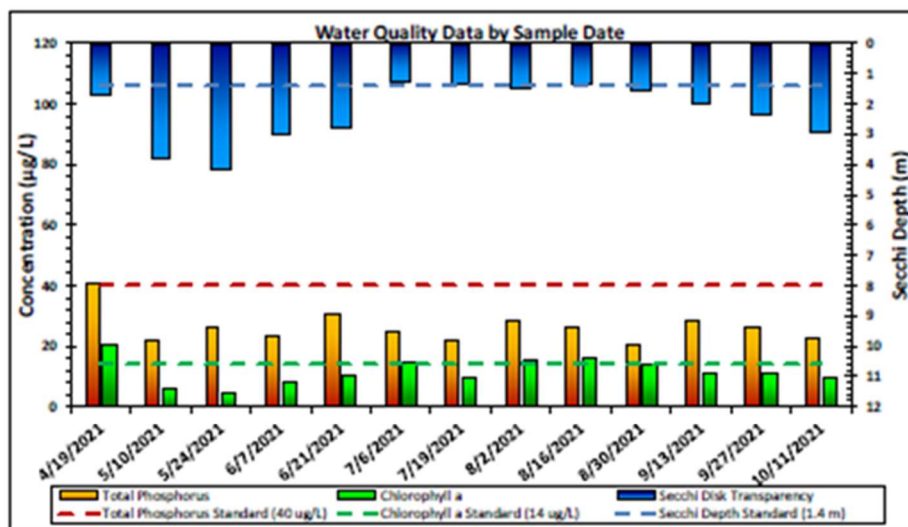

Weaver Lake Watershed Map

Weaver Lake Bathymetry

Lake and Watershed Characteristics

DNR #	27011700
Watershed Area	187 Acres
Lake Area	150 Acres
Percent Littoral Area	47%
Average Depth	21.1 ft.
Maximum Depth	52 ft.
Watershed:Lake Ratio	1.3:1
Impairment	None
Classification	Deep Lake

Weaver Lake Water Quality Report Card				
Year	TP	Chl-a	Secchi	Avg Grade
1997	B	A	C	B
1998	C	B	C	C+
1999	C	C	C	C
2000	C	B	C	C+
2001	C	C	D	C-
2002	C	C	C	C
2003	C	C	C	C
2004	C	D	C	C-
2005	B	A	A	A-
2006	B	A	A	A-
2007	C	A	B	B
2008	B	A	B	B+
2009	B	A	B	B+
2010	B	A	A	A-
2011	B	A	B	B+
2012	B	B	C	B-
2013	C	B	B	B-
2014	C	B	B	B-
2015	C	B	C	C+
2016	B	B	C	B-
2017	C	B	C	C+
2018	B	B	B	B
2019	A	A	A	A
2020	B	B	C	B-
2021	B	B	C	B-
MPCA Standard	C	B	C	C+

Met Council Grading System for Lake
Water Quality